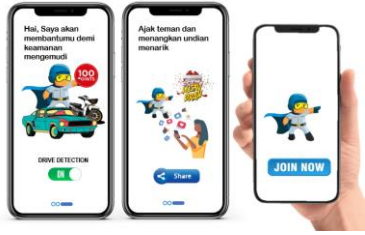

BLUEPRINT

MOBILE APP

JASA RAHARJA

Download → Opening App

- Nama
- Email
- No HP
- Gender

Option:
Google Account

- **Kendaraan R2, R4**
- Poin
- Info / Tips / Offering
- Trivia

Button (Bawah)