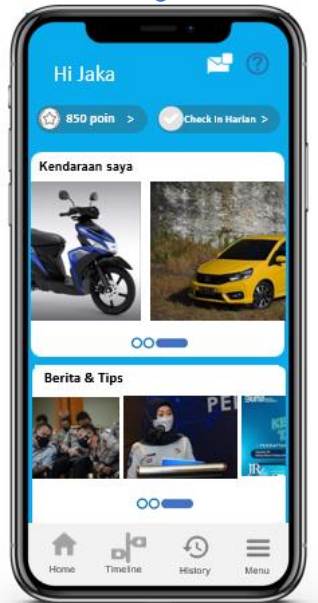

BLUEPRINT

MOBILE APP

JASA RAHARJA

Download → Opening App

- Nama
- Email
- No HP
- Gender

Option:
Google Account

- **Kendaraan R2, R4**
- Poin
- Info / Tips / Offering
- Trivia

Button (Bawah)

- Home
- Timeline
- History
- Menu

Button (Pojok Atas)

- Inbox
- FaQ

- Photo/Image Personal R2, R4 (Max 4 Photos)
- Checklist Pre Drive

R2

- ✓ SIM & STNOK
- ✓ Rem, Kopling
- ✓ Tekanan ban
- ✓ Spion, Lampu Sein dan Halogen
- ✓ Aki
- ✓ Helm, Jas Hujan, P3K
- ✓ Tools Darurat